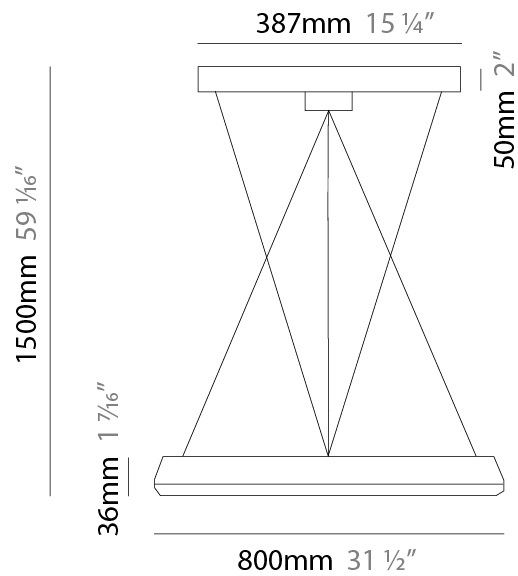

LADY B SUSPENSION

D41051-

base number   Finish
Options

PROJECT	_____
TYPE	_____
SPECIFIER	_____
QUANTITY	_____
DATE	_____

1. To build a product code in our configurator select the specify button on the base model # product page
2. To build a manual product code on this datasheet choose from the options listed below in blue font and add the suffix to the base model #

GENERAL

Series: Lady B
Partner: Icone
Division: Design
Installation: Suspension
Product Type: Pendant
Mounting Location: Ceiling
Light Distribution: Direct

PHYSICAL

Shape: Round
Diameter (mm): 800
Diameter (in): 31 1/2
Height (mm): 36
Height (in): 1 7/16
Max. Overall Height (mm): 1500
Max. Overall Height (in): 59 1/16
Fixture Finish: WHI / BLK
Fixture Material: Aluminum

ELECTRICAL

Lamp Type: LED
Input Wattage (W): 85
Dimming: 0-10V Dimming
Driver Included: Yes
Driver Location: Integrated
Driver Type: Constant Voltage - 120/277Vac
Driver Class: Class 2
Input Voltage (V): Universal
Output Voltage (V): 24
Upon Request: Integral: Non-dimming 120/277Vac

LED

Color Temperature (°K): 2700 / 3000
Nominal Lumen (lm): 9000
CRI: >90 CRI
Lamp Life (hrs): 50000

OPTICAL

RATINGS AND CERTIFICATIONS

Certified By: Certified for North American Standards
IP rating: IP20