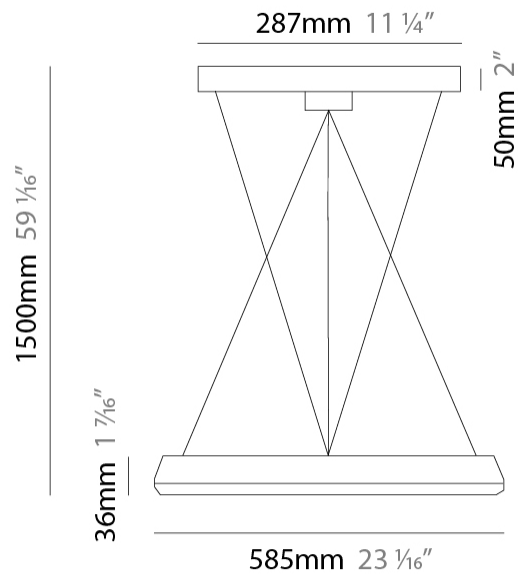

LADY B SUSPENSION

D41052-

base number   Finish
Options

PROJECT	_____
TYPE	_____
SPECIFIER	_____
QUANTITY	_____
DATE	_____

1. To build a product code in our configurator select the specify button on the base model # product page
2. To build a manual product code on this datasheet choose from the options listed below in blue font and add the suffix to the base model #

GENERAL

Series: Lady B
Partner: Icone
Division: Design
Installation: Suspension
Product Type: Pendant
Mounting Location: Ceiling
Light Distribution: Direct

PHYSICAL

Shape: Round
Diameter (mm): 585
Diameter (in): 23 1/16
Height (mm): 36
Height (in): 1 7/16
Max. Overall Height (mm): 1500
Max. Overall Height (in): 59 1/16
Fixture Finish: WHI / BLK
Fixture Material: Aluminum

ELECTRICAL

Lamp Type: LED
Input Wattage (W): 51.4
Total Output Wattage (W): 44.8
Dimming: Non-Dimmable / 0-10V Dimming
Driver Included: Yes
Driver Location: Integrated
Driver Type: Constant Voltage - Universal
Driver Class: Class 2
Input Voltage (V): 120 - 277
Output Voltage (V): 24

LED

Color Temperature (°K): 2700 / 3000
Nominal Lumen (lm): 4500
CRI: >90 CRI
Lamp Life (hrs): 50000

OPTICAL

RATINGS AND CERTIFICATIONS

Certified By: Certified for North American Standards
IP rating: IP20