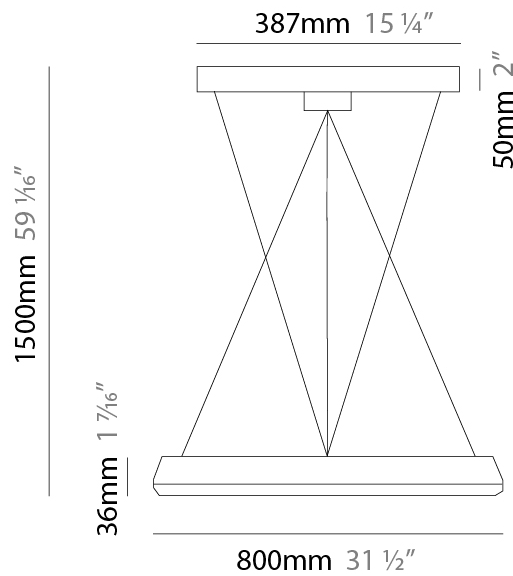

PROJECT	
TYPE	
SPECIFIER	
QUANTITY	
DATE	

LADY B SUSPENSION

D41051-

base number   Finish
Options

1. To build a product code in our configurator select the specify button on the base model # product page
2. To build a manual product code on this datasheet choose from the options listed below in blue font and add the suffix to the base model #

GENERAL

Series: Lady B
Partner: Icone
Division: Design
Installation: Suspension
Product Type: Pendant
Mounting Location: Ceiling
Light Distribution: Direct

PHYSICAL

Shape: Round
Diameter (mm): 800
Diameter (in): 31 1/2
Height (mm): 36
Height (in): 1 7/16
Max. Overall Height (mm): 1500
Max. Overall Height (in): 59 1/16
Fixture Finish: WHI / BLK
Fixture Material: Aluminum

ELECTRICAL

Lamp Type: LED
Input Wattage (W): 85
Dimming: 0-10V Dimming
Driver Included: Yes
Driver Location: Integrated
Driver Type: Constant Voltage - 120/277Vac
Driver Class: Class 2
Input Voltage (V): Universal
Output Voltage (V): 24
Upon Request: Integral: Non-dimming 120/277Vac

LED

Color Temperature (°K): 2700 / 3000
Nominal Lumen (lm): 9000
CRI: >90 CRI
Lamp Life (hrs): 50000

OPTICAL

RATINGS AND CERTIFICATIONS

Certified By: Certified for North American Standards
IP rating: IP20